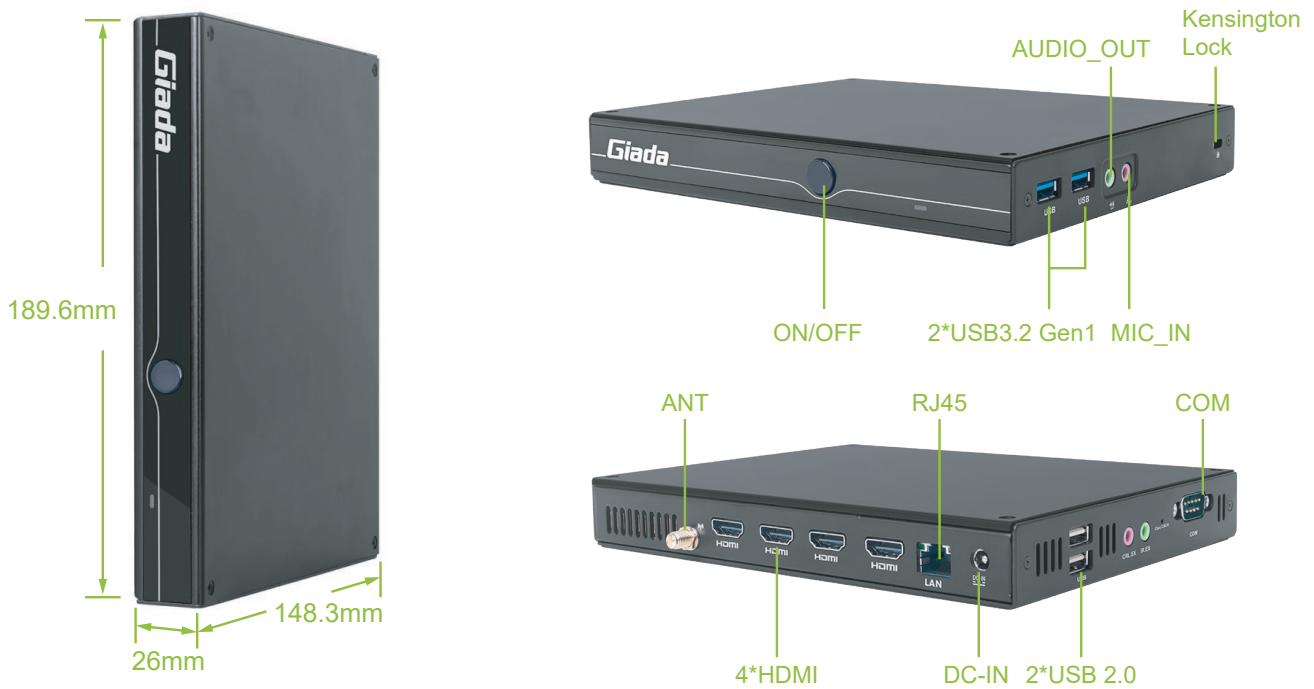

System

System Memory	Up to 32 GB, 2 x SO-DIMM DDR4-2666 MHz
Storage	1 x M-key M.2 (2280) PCIe3.0 X4 for SSD
TPM	Optional: TPM2.0
Watchdog Timer	Yes
Auto Power On	Yes
RTC	Set up independently every day, a week as a cycle
Power Requirement	DC-IN, 19 V/3.42 A
Dimensions	189.6mm x 148.3mm x 26mm (7.46" x 5.83" x 1.02")
Construction	Metal, Black
Operating System	Windows 10 (64-bit) /Windows 11(64-bit) Linux Ubuntu (64bit)
Operating Temperature	0°C ~45°C (32°F~104°F) @0.7m/s Air Flow
Humidity	95% @ 45°C (non-condensing)
Certifications	CE, FCC Class B, UKCA

Display

GPU	AMD® Radeon™ RX Vega 6 Graphics
Multi-media Supports	H.265 / VP9 video decode, up to 4K@60fps H.264 8-bit decode and encode
Display Interface	4 x HDMI (Max.3840 x 2160 @60 Hz)

I/O interface

USB	2 x USB3.2 Gen1, 2 x USB2.0
Serial Port	1 x RS232
Audio	1 x MIC-IN, 1 x AUDIO-OUT
Button	1 x Power on, 1 x CLR-CMOS
Antenna	1 x Connector for Wi-Fi/BT

Dimensions and Drawing

Order information

DM6-R231440M0G-GIA	CPU: AMD® Ryzen™ Embedded R2314
Packing List	1 x Wi-Fi Antenna, 1 x AC Power Cable, 1 x AC Power Adapter
Package	Carton, PLA

Optional items

VESA Mounting	VESA Mounting kit (JZ183)
Wi-Fi/BT Module	-
Mobile Network Module	-
Operating System License	Windows 11 (64bit), Windows 10 (64bit)