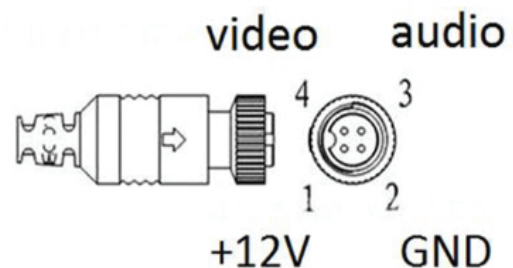

ASL-P 720P AHD Vehicle Camera

Specifications

ASL-P

Video System	PAL
Pick Up Element	1/4" CMOS Image Sensor
Image Signal Process	Digital Signal Processing System
Lens / Viewing Angle	3.6mm Lens/120 Degree
Number Of Pixel	1280x720
Effective Pixels	Approximately 3 Megapixel
Resolution	AHD 720P
Power Supply	DC 12 ± 1A, Aviator connector to MDVR
Power Consumption	80mA
Scanning System	2:1 Interlace
Sensitivity	0.01 Lux (IR 10m)
S/N Ratio	Max 50 dB
Auto Gain Control	Auto
Mirroring	Optional (BV)
White Balance	Auto
Electronic Shutter	Auto: 1/50 S to 1/100,000 S (Pal)
Output	1 Vp-p Composite Video Output, 75 OHMS, Aviator connector to MDVR
Operating Temperature	-10°C ~ +60°C
Dimensions (HxWxD)	63 x 55 x 118 mm
Weight	270g
IR Range	10m
Video cable length	40cm