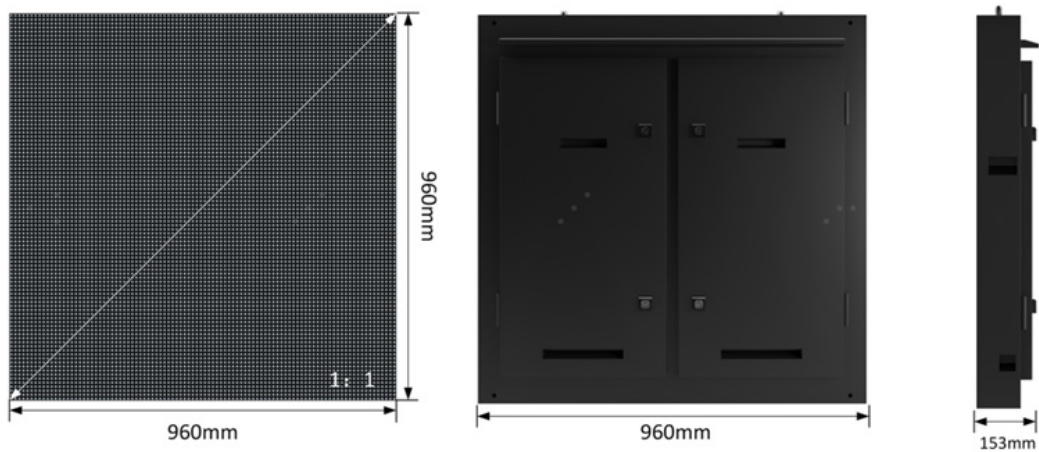

Hisense

HOA Series

Specifications

HOA4.0-TAM9696R

Pixel Pitch	4
LED Package	SMD copper wire
LED Type	SMD1921
Thickness	153mm
Module Resolution	80x40
Module Size (WxH/mm)	320x160
Cabinet Dimension (WxH)	960(W)x960(H)
Cabinet Resolution	240x240
Cabinet Weight (kg/panel)	≤33kg
Cabinet materials	Metal plate
Brightness (Nits)	5500 Nits
Contrast Ratio	≥4000:1
Maintenance	Rear Access
IP Rating	Front:IP65/Rear:IP54
Max Power Consumption (W/sqm)	≤850
Avg Power Consumption (W/sqm)	≤280
Viewing Angle (H/V)°	≥120 degrees
Refresh Rate (Hz)	>1920
Operating Environment	From -20~60oc
Relative Humidity	10~90%RH
Life Span	≥100,000hrs

Display Dimensions

HISENSE B2B EUROPE

Beechavenue 139,
1119 RB ScHOAhol-Rijk,

Netherlands
sales@hisense-b2b.com

www.hisense-b2b.com
+44 (0)115 8248811