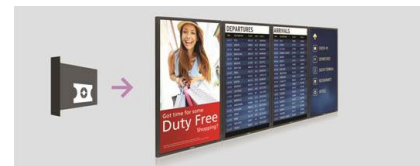

OPS Insert

Turn your display into an all-in-one digital signage solution and create a display network which is connected, intelligent and secure. Open Pluggable Specification (OPS) is an industry standard slot into which you can add an OPS-standardized media player. This cable free solution gives you the ability to install, use or maintain your hardware whenever you need.