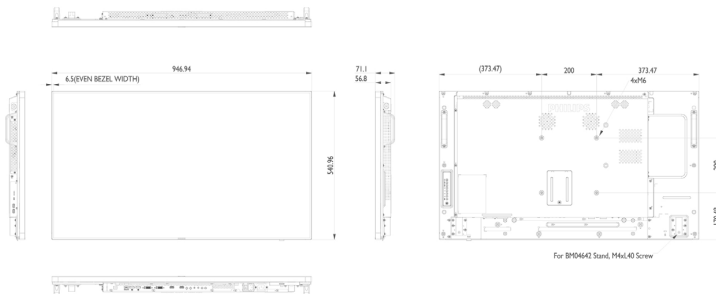

Power

- Standby power consumption: <0.4 W
- Mains power: 100 ~ 240 VAC, 50 ~ 60 Hz
- Consumption (Typical): 85 W
- Consumption (EPA 7.0): 83.32 W

Operating conditions

- Temperature range (operation): 0 ~ 40 °C
- Temperature range (storage): -20 ~ 60 °C
- Relative humidity: 20 ~ 80 %
- Altitude: 0 ~ 3000 m
- MTBF: 60,000 hour(s)

Sound

- Built-in speakers: 2 x 10W RMS

Accessories

- Included accessories: Remote Control, Batteries for remote control, Quick start guide, RS232 cable, AC Power Cord
- Optional accessories: ColourCalibrationKit (CCK4601), Table top stand

Multimedia Applications

- USB Playback Audio: AAC, AIF, AIFF, M4A, MP3, WAV, WMA, ASF, LPCM, M3U, MP4
- USB Playback Picture: BMP, GIF, JPEG, JPG, PDF
- USB Playback Video: M2TS, M4V, MK3D, MKV, MP4, MPEG, MPG, MTS, TS, TTS, VOB, WMV

Miscellaneous

- On-Screen Display Languages: English, French, German, Spanish, Polish, Turkish, Russian, Italian, Simplified Chinese, Traditional Chinese, Arabic, Japanese, Danish, Dutch, Finnish, Norwegian, Portuguese, Swedish
- Regulatory approvals: EnergyStar 7.0, CE, FCC, Class B, UL/cUL, CCC, C-Tick, RoHS, GOST, BSMI, CB, J-Moss, PSE, VCCI
- Warranty: 3 year warranty

Internal Player

- CPU: Octacore Cortex A53 1.5GHz
- GPU: PowerVR SGX6110
- Memory: 2GB DDR3
- Storage: 16GB EMMC

Issue date 2017-07-11

Version: 2.0.1

12 NC: 8670 001 41448
EAN: 87 12581 74215 7

© 2017 Koninklijke Philips N.V.
All Rights reserved.

Specifications are subject to change without notice.
Trademarks are the property of Koninklijke Philips N.V.
or their respective owners.

www.philips.com