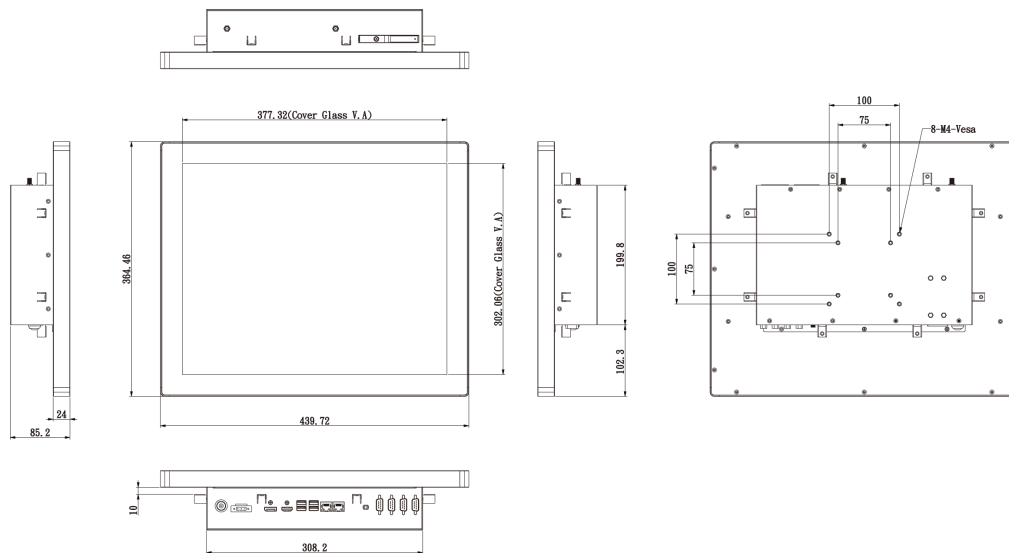

### Mechanical

Construction	Aluminum Front Bezel and Metal Case
IP Rating	Front Panel IP65 / IP66 Compliant
Mounting	VESA / Panel Mount
Dimension	364.46 x 377.32 x 85.2 mm

## Dimension & I/O Connector