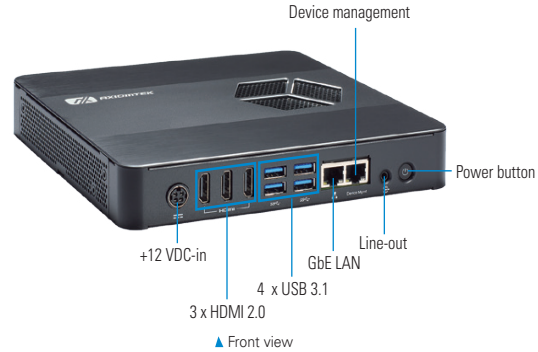

DSP500-523 NEW

Digital Signage Player with 8th Gen Intel® Core™ i7/i5/i3 & Pentium® Processor, 3 HDMI 2.0, 4 USB and GbE LAN

Features

- 8th gen Intel® Core™ i7/i5/i3 & Pentium® processor (Coffee Lake)
- 2 DDR4-2400 SO-DIMM for up to 32GB of memory
- 3 HDMI 2.0
- Supports 4 USB 3.1 and GbE LAN
- 1 M.2 Key E 2230 for Wi-Fi/BT
- 1 M.2 Key B 3042 for 4G LTE
- 1 M.2 Key M 2280 for storage

Specifications

CPU	Intel® Core™ i7-8700T Hexa Core processor 2.4GHz 12MB Cache, TDP 35W Intel® Core™ i5-8500T Hexa Core processor 2.4GHz 12MB Cache, TDP 35W Intel® Core™ i3-8100T Hexa Core processor 2.1GHz 9MB Cache, TDP 35W Intel® Pentium® G5400T dual Core processor 3.1GHz 4MB Cache, TDP 35W
System Memory	2 x DDR4-2666 SO-DIMM, up to 32GB
Chipset	Intel® Q370
Storage	1x M.2 Key M 2280 (SATA & NVMe)
TPM	TPM 2.0
Watchdog Timer	255 levels, 1 to 255 sec./min.
System I/O Outlet	1 x 10/100/1000 Mbps Ethernet 4 x USB 3.1 3 x HDMI 2.0 or 2 x HDMI 2.0 1 x Line-out 1 x RS-232 1 x Device management 1 x Remote switch 1 x Screw type VDC power input 1 x VDC power input connector 4 x Antenna opening
Expansion Interface	1 x M.2 Key E 2230 for Wi-Fi/BT (optional) 1 x M.2 Key B 3042 for 4G/LTE (optional) 1 x SIM card slot
Battery Lithium	Lithium 3 V/220 mAh
Power Input	+12V DC-in
Dimensions	202 mm (7.95") (W) x 196 mm (7.71") (D) x 39 mm (1.53") (H)
Vibration Endurance	3 Grms with M.2 storage (5 - 500Hz, X, Y, Z directions)
Operating Temperature	0°C to +45°C (+32°F to +113°F)
Humidity	10% - 90% relative humidity, non-condensing
Certifications	CE, FCC class A
EOS Support	Win 10 IoT, Linux
Software Support	AMS.AXView

Standard	
DSP500-523-US	Digital signage player with Intel® 8th gen Intel® Core™ i7/i5/i3 & Pentium® processor, 3 HDMI, 4 USB 3.1, GbE LAN
DSP500-523-EU	Digital signage player with Intel® 8th gen Intel® Core™ i7/i5/i3 & Pentium® processor, 3 HDMI, 4 USB 3.1, GbE LAN