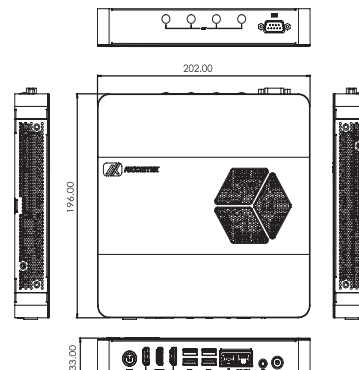

Dimensions

* All specifications and photos are subject to change without notice. www.axiomtek.com © 2020 Axiomtek Co., Ltd. All rights reserved.