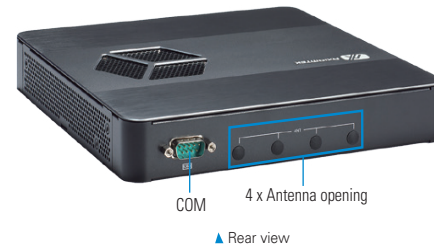

DSP500-523 NEW

Digital Signage Player with 8th Gen Intel® Core™ i7/i5/i3 & Pentium® Processor, 3 HDMI 2.0, 4 USB and GbE LAN

Features

- 8th gen Intel® Core™ i7/i5/i3 & Pentium® processor (Coffee Lake)
- 2 DDR4-2400 SO-DIMM for up to 32GB of memory
- 3 HDMI 2.0
- Supports 4 USB 3.1 and GbE LAN
- 1 M.2 Key E 2230 for Wi-Fi/BT
- 1 M.2 Key B 3042 for 4G LTE
- 1 M.2 Key M 2280 for storage

Specifications

CPU	Intel® Core™ i7-8700T Hexa Core processor 2.4GHz 12MB Cache, TDP 35W Intel® Core™ i5-8500T Hexa Core processor 2.4GHz 12MB Cache, TDP 35W Intel® Core™ i3-8100T Hexa Core processor 2.1GHz 9MB Cache, TDP 35W Intel® Pentium® G5400T dual Core processor 3.1GHz 4MB Cache, TDP 35W
System Memory	2 x DDR4-2666 SO-DIMM, up to 32GB
Chipset	Intel® Q370
Storage	1x M.2 Key M 2280 (SATA & NVMe)
TPM	TPM 2.0
Watchdog Timer	255 levels, 1 to 255 sec./min.
System I/O Outlet	1 x 10/100/1000 Mbps Ethernet 4 x USB 3.1 3 x HDMI 2.0 or 2 x HDMI 2.0 1 x Line-out 1 x RS-232 1 x Device management 1 x Remote switch 1 x Screw type VDC power input 1 x VDC power input connector 4 x Antenna opening
Expansion Interface	1 x M.2 Key E 2230 for Wi-Fi/BT (optional) 1 x M.2 Key B 3042 for 4G/LTE (optional) 1 x SIM card slot
Battery Lithium	Lithium 3 V/220 mAh
Power Input	+12V DC-in
Dimensions	202 mm (7.95") (W) x 196 mm (7.71") (D) x 39 mm (1.53") (H)
Vibration Endurance	3 Grms with M.2 storage (5 - 500Hz, X, Y, Z directions)
Operating Temperature	0°C to +45°C (+32°F to +113°F)
Humidity	10% - 90% relative humidity, non-condensing
Certifications	CE, FCC class A
EOS Support	Win 10 IoT, Linux
Software Support	AMS.AXView