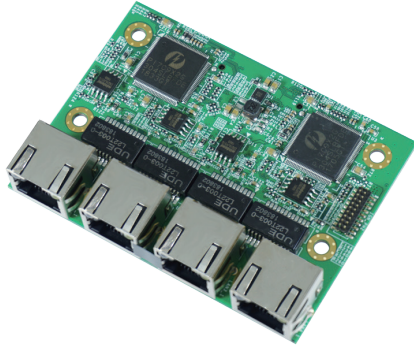

# CMI-LAN01

CMI Module with 4x Intel GbE LAN, RJ45 Port

- CMI (Combined Multiple I/O) Technology
- Intel Ethernet Controller I210
- Support Up to 1GbE Data Rate

## Specifications

Interface	CMI (Combined Multiple I/O) Interface
Ethernet Port	4x Intel® I210 Ethernet Ports
Connector Type	RJ45
Data Rate Per Port	10/ 100/ 1000 Mbps
Jumbo Frames Supported	Yes
Teaming Supported	Yes
Dimension ( W x D x H )	83 x 60.8 x 14.7 mm