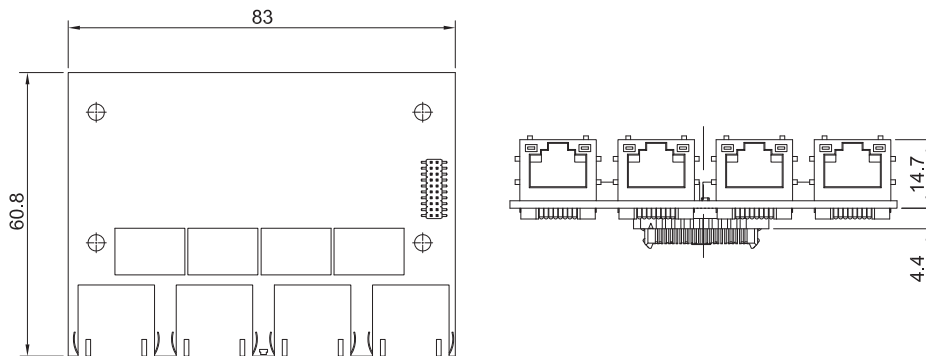

# CMI-LAN01

CMI Module with 4x Intel GbE LAN, RJ45 Port

- CMI (Combined Multiple I/O) Technology
- Intel Ethernet Controller I210
- Support Up to 1GbE Data Rate

## Specifications

Interface	CMI (Combined Multiple I/O) Interface
Ethernet Port	4x Intel® I210 Ethernet Ports
Connector Type	RJ45
Data Rate Per Port	10/ 100/ 1000 Mbps
Jumbo Frames Supported	Yes
Teaming Supported	Yes
Dimension ( W x D x H )	83 x 60.8 x 14.7 mm

## Dimensions

Unit: mm