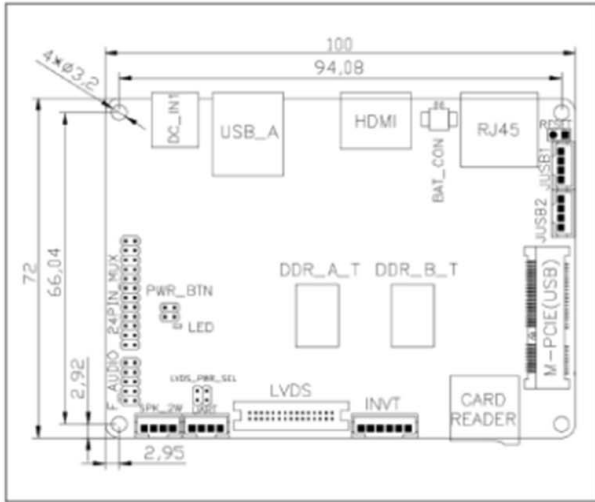

Giada NI-Z8350UL

Features

- Intel® Cherrytrail Atom X5-Z8350 Processor
- Support Two Independent Displays
- Onboard 2GB memory
- Onboard 32GB eMMC
- 1 X Gigabit LAN
- 1 X USB3.0, 3 X USB2.0, 1 X TF Card Reader

Specifications

		NI-Z8350UL
Processor System	CPU	Intel® Cherry Trail ATOM X5 Z8350 Processor
	Frequency	1.44 GHz (up to 1.92 GHz)
	L3 Cache	2MB Cache
	BIOS	AMI EFI 64 Mbit
Memory	Type	DDR3L-1333/1600MHz Onboard
	Capacity	2 GB onboard
Graphics	GPU	Integrated Intel® HD Graphics 400
	Graphic Engine	DirectX11, OpenGL4.0 and OpenCL 1.2
	LVDS	Default 1920 x 1080, 5V
	HDMI	1 x HDMI Max. 2560 x 1600 @60Hz
Audio	Controller	Realtek ALC5672, High Definition Audio(HD), Line-in, Audio-out
Watchdog Timer	Watchdog Timer	Patented JAHC Unattended Technology
Ethernet	Controller	Realtek R8111F, Gigabit Ethernet
	Connector	RJ45
	Wi-Fi/BT	onboard
I/O Interface	LVDS & Inverter	1x24bit Dual-Channel LVDS header
	Serial Ports	1x4pin COM header
	Audio	1x Audio header
	USB Interface	1x 4pin USB 2.0 header
Rear I/O	USB interface	1x USB 2.0 , 1x USB 3.0
	DC-IN	1 x DC-IN 12V 2.5mm
	HDMI	1 x HDMI1.4b
	Ethernet	1 x RJ45
	Clear CMOS	1 x2pin Jumper
Expansion	Mini PCIe	1 x Full-length Mini-PCle with 3G Support,1 x SIM slot
Storage	SATA	Onboard 32GB eMMC
	TF Card	1 x TF Card Reader
OS Support	OS	Windows 8.1, 10 64bit, Android 5.1, Linux Ubuntu 14.04
Environment	Operating Temperature	0~40°C at 0.7m/s Air Flow
	Storage Temperature	-20~60°C
Mechanical	Dimensions (W x H x D)	100 x 72 mm