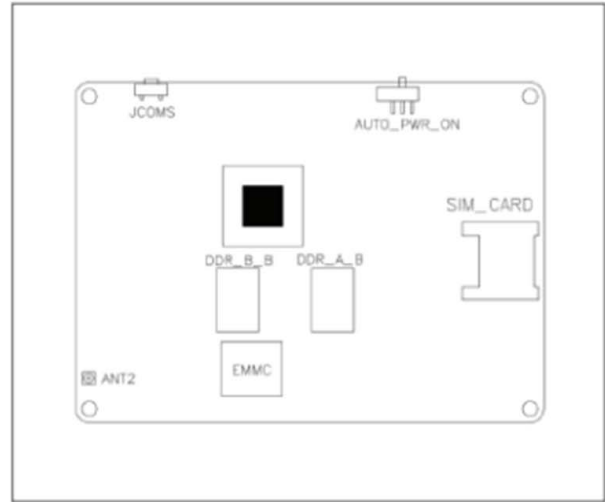

Giada NI-Z8350UL

Features

- Intel® Cherrytrail Atom X5-Z8350 Processor
- Support Two Independent Displays
- Onboard 2GB memory
- Onboard 32GB eMMC
- 1 X Gigabit LAN
- 1 X USB3.0, 3 X USB2.0, 1 X TF Card Reader

Specifications

		NI-Z8350UL
Processor System	CPU	Intel® Cherry Trail ATOM X5 Z8350 Processor
	Frequency	1.44 GHz (up to 1.92 GHz)
	L3 Cache	2MB Cache
	BIOS	AMI EFI 64 Mbit
Memory	Type	DDR3L-1333/1600MHz Onboard
	Capacity	2 GB onboard
Graphics	GPU	Integrated Intel® HD Graphics 400
	Graphic Engine	DirectX11, OpenGL4.0 and OpenCL 1.2
	LVDS	Default 1920 x 1080, 5V
	HDMI	1 x HDMI Max. 2560 x 1600 @60Hz
Audio	Controller	Realtek ALC5672, High Definition Audio(HD), Line-in, Audio-out
Watchdog Timer	Watchdog Timer	Patented JAHC Unattended Technology
Ethernet	Controller	Realtek R8111F, Gigabit Ethernet
	Connector	RJ45
	Wi-Fi/BT	onboard
I/O Interface	LVDS & Inverter	1x24bit Dual-Channel LVDS header
	Serial Ports	1x4pin COM header
	Audio	1x Audio header
	USB Interface	1x 4pin USB 2.0 header
Rear I/O	USB interface	1x USB 2.0 , 1x USB 3.0
	DC-IN	1 x DC-IN 12V 2.5mm
	HDMI	1 x HDMI1.4b
	Ethernet	1 x RJ45
	Clear CMOS	1 x2pin Jumper
Expansion	Mini PCIe	1 x Full-length Mini-PCle with 3G Support,1 x SIM slot
Storage	SATA	Onboard 32GB eMMC
	TF Card	1 x TF Card Reader
OS Support	OS	Windows 8.1, 10 64bit, Android 5.1, Linux Ubuntu 14.04
Environment	Operating Temperature	0~40°C at 0.7m/s Air Flow
	Storage Temperature	-20~60°C
Mechanical	Dimensions (W x H x D)	100 x 72 mm