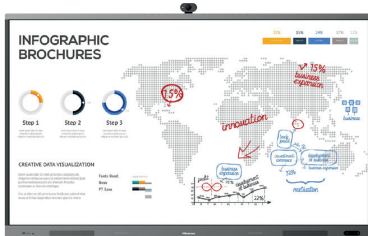

Hisense

65" Advanced Interactive Display

Specifications

Interactive Display Panel

LCD Size	65"
Backlight Type	D-LED
Resolution	3840x2160(pixels)
Brightness	350cd/m²(typ.)
Contrast Ratio	250,000:1
Response Time	8ms (typ.)
Refreshing Frequency	60Hz
Viewing Angle	178° (H) / 178° (V)
Lifetime	50,000 hrs (min.)
Color Gamut(X% NTSC)	85%
Display Colors	1.07B(10bit)

System

OS	Android 8.0
Language	Chinese/English/German/French/Italian /Spanish/Thai/Indonesian

Speaker

Audio Output Power	2 x 15W/8Ω

Connectivity

Wi-Fi	IEEE 802.11a/b/g/n/ac (2x2) (2.4G and 5G)
Bluetooth	BT5.1
Input	HDMI IN (2.0) x 2 DP IN (1.2a) x 1 OPS(optional) x 1 LAN x 1 USB 2.0 x 2 (1 for Camera) USB 3.0 x 2 Type-C x 1 Touch x 1 RS232 IN x 1
Output	HDMI OUT (2.0) x 1 S/PDIF OUT x 1 Audio OUT x1

Power

Power Requirements	AC 100 V ~ 240 V, 50/60 Hz
Power Consumption Without OPS	270W

Touch

Sensing Type	Infrared Touch Frame
Surface Protection	4mm Anti-Glare Glass
Infrared Touch	≤20 points
Touch Accuracy	90%(±1mm)
Response Time	≤8ms
Minimum Touch Object	≥2mm

Physical

Housing Color	Black
Product Size (W x H x D)	1497 x 915 x 100mm
Package Size (W x H x D)	1720 x 1110 x 240mm
Net Weight	37kg
Packed Weight	48kg
VESA	600x400mm, 4-M8 screw

Optional

Basic	Mobile Cart
	OPS
	Plug-in Camera

What's in the box

Basic	User manual
	Pen x 2
	Remote Control
	Hanging Wheel x 4
	Wireless Cast
	Power Cable
	Battery x 2
	Wall Mount Bracket