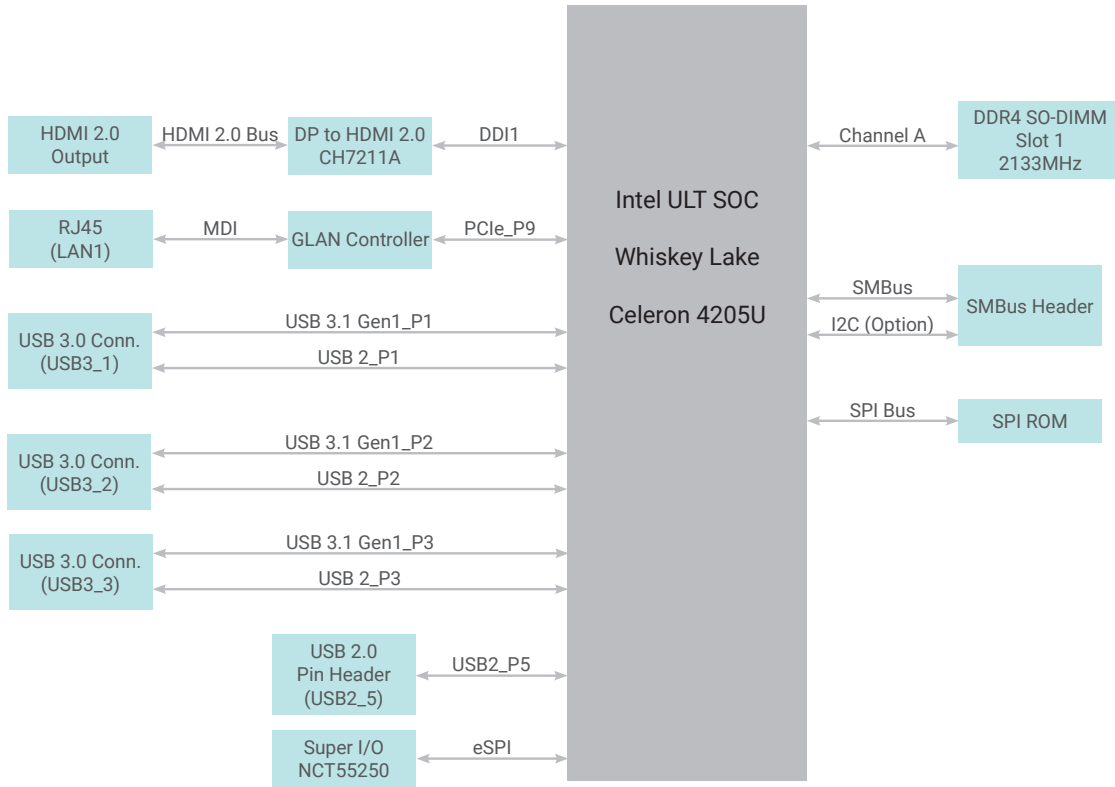

WLN51

ULT

8th Gen Intel[®] Core[™]
Intel NUC 4"x4" Board

COMING SOON

KEY FEATURES

DDR4 SODIMM

Single Channel DDR4
up to 32GB 2400 MHz

Powered by Intel CPU & 4"x4" NUC board dimension

8th Gen Intel[®] Core[™]

Low Profile I/O Under 20mm

1 GbE, 1 HDMI 2.0,
3 USB 3.1, 1 USB 2.0

BLOCK DIAGRAM

MECHANICAL DRAWING

COMING SOON

SPECIFICATION

SYSTEM	Processor	8th Gen Intel® Core™ Processors Intel® Celeron® Processor 4205U (2M Cache, 1.80 GHz)(formerly Whiskey Lake)
	Chipset	Intel® Mobile Chipset
	Memory	One SODIMM up to 4GB Single Channel DDR4 2400 MHz
	BIOS	AMI SPI 128Mbit
GRAPHICS	Controller	Intel® UHD Graphics
	Feature	OpenGL 4.5, DirectX 12, OpenCL 2.1 HW Decode: MPEG2, WMV9, AVC/H264, JPEG/MJPEG, HEVC/H265, VP9, AV1 HW Encode: AVC/H264, JPEG, HEVC/H265, VP9
	Display	1 x mini HDMI 2.0b
AUDIO	Audio Codec	Via HDMI
I/O	USB	3 x USB 3.1 1 x USB 2.0
WATCHDOG TIMER	Output & Interval	System Reset, Programmable via Software from 1 to 255 Seconds
STORAGE	Storage	64GB eMMC
SECURITY	TPM	Intel PTT (fTPM)
POWER	Type	12DC power input, 16 pin socket
	Consumption	TBD
OS SUPPORT	Microsoft	Windows: Windows 10 IoT Enterprise
ENVIRONMENT	Temperature	Operating: 0 to 55°C
		Storage: -40 to 85°C
	Humidity	TBD
	MTBF	TBD
MECHANISM	Dimensions	100mm x 100mm