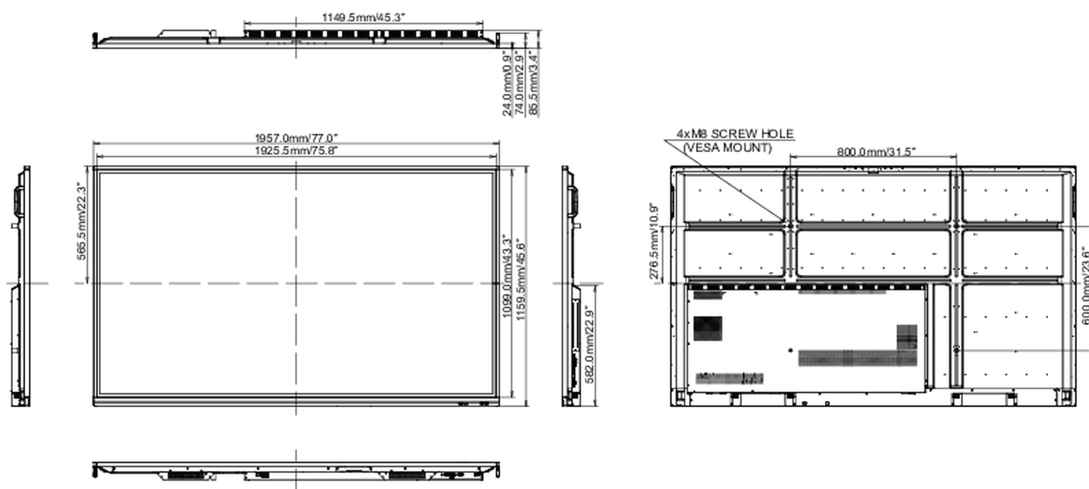

Product dimensions W x H x D	1957 x 1159 x 86mm
Box dimensions W x H x D	2123 x 280 x 1345mm
Weight (without box)	64.4kg
Weight (with box)	91kg
EAN code	4948570119011

All trademarks and registered trademarks acknowledged. E & O E. Specification subject to change without notice. All LCD's comply with ISO-9241-307:2008 in connection with pixel defects.