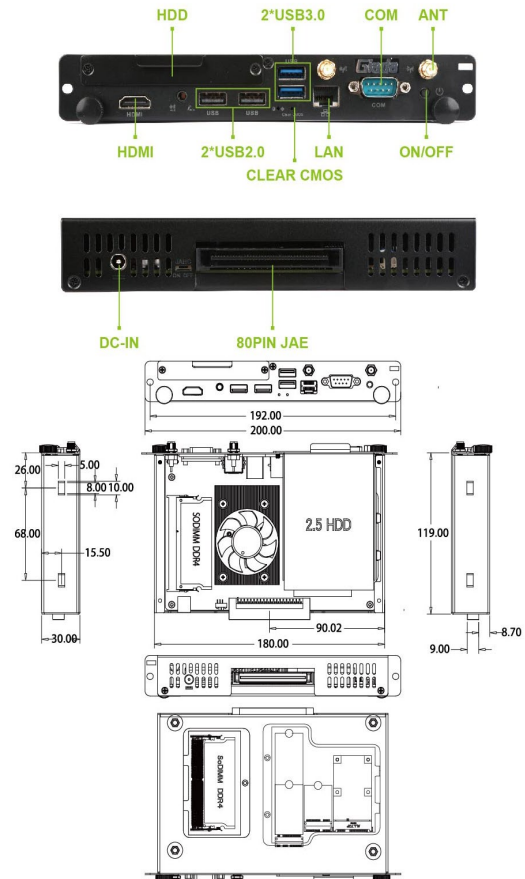

RoHS **FC** **CE**

Features

- Intel® Gemini Lake Pentium/Celeron Processors
- 2 x SO-DIMM DDR4, Up to 8GB
- 1 x JAE (DP/HDMI), 1 x HDMI, Supporting Full 4K Display
- 1 x 2.5" SATA, 1 x mSATA, 1 x M.2 (2242/2280)
- 2 x USB3.0, 2 x USB2.0, 1 x RS232
- 1 x RJ45, 1 x M.2 (2230) for WiFi/BT

Specifications

CPU	Intel® Celeron J4105/Pentium J5005
Frequency	1.5 GHz (up to 2.5GHz)/1.5GHz (up to 2.8 GHz)
BIOS	AMI Source Code
Chipset	SOC
System Memory	DDR4-2133MHz, 2 x SO-DIMM, Up to 8GB
GPU	Intel® HD Graphics 605 /600
Graphic Engine	DirectX ,OpenGL
Display Interface	1 x DP 1.2 (Max. 4096 x 2160 @60Hz) 1 x HDMI 2.0 (Max. 4096 x 2160 @60Hz) 1 x HDMI 1.4 (Max. 3840 x 2160 @30Hz)
Network Controller	Realtek RTL8111H Gigabit Ethernet
Ethernet	1 x RJ45
USB	2 x USB 3.0, 2 x USB 2.0
Serial Port	1 x RS232
Audio	1 x 2-in-1 Headset (MIC-IN & AUDIO-OUT)
Mini-PCIe	1 x Full-size Mini-PCIe for mSATA
M.2 1#	1 x M.2 (2230) for WiFi/BT
M.2 2#	1 x M.2 (2242/2280) for SSD
Storage	1 x 2.5" SATA 1 x Full-size Mini-PCIe for mSATA 1 x M.2 (2242/2280) for SSD
JAHC	WatchDog Timer Auto Power On RTC Wake On Lan
Operation System	Windows 10 (64 bit) Linux
Power Requirement	DC-IN/19V/3.42A
Dimensions (W x D x H)	200mm x 119mm x 30mm (7.87" x 4.69" x 1.18")
Construction	Metal
Color	Black
Operating Temperature	0°C ~ 40°C (32 °F ~ 104 °F) at 0.7m/s Air Flow
Relative Humidity	95% @ 40°C (non-condensing)
Certification	CE, FCC Class B, CCC

Order Information

PC25-N1-J410540H0G-GIA	CPU: Intel® Celeron J4105
PC25-N1-J500540H0G-GIA	CPU: Intel® Pentium J5005
Packing List	2 x WiFi Antenna, 1 x Drive Disk, 1 x User Manual

Dimensions and Drawing

Assured Systems