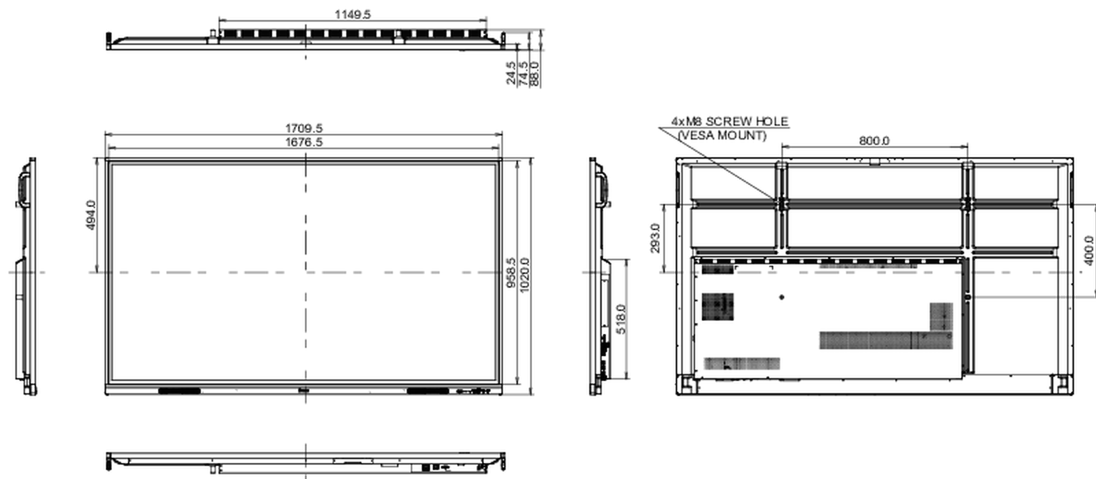

REACH SVHC above 0.1%: Lead

10 DIMENSIONS / WEIGHT

Product dimensions W x H x D 1709 x 1020 x 88mm

Box dimensions W x H x D 1863 x 1140 x 225mm

Weight (without box) 47kg

Weight (with box) 60.6kg

EAN code 4948570121847