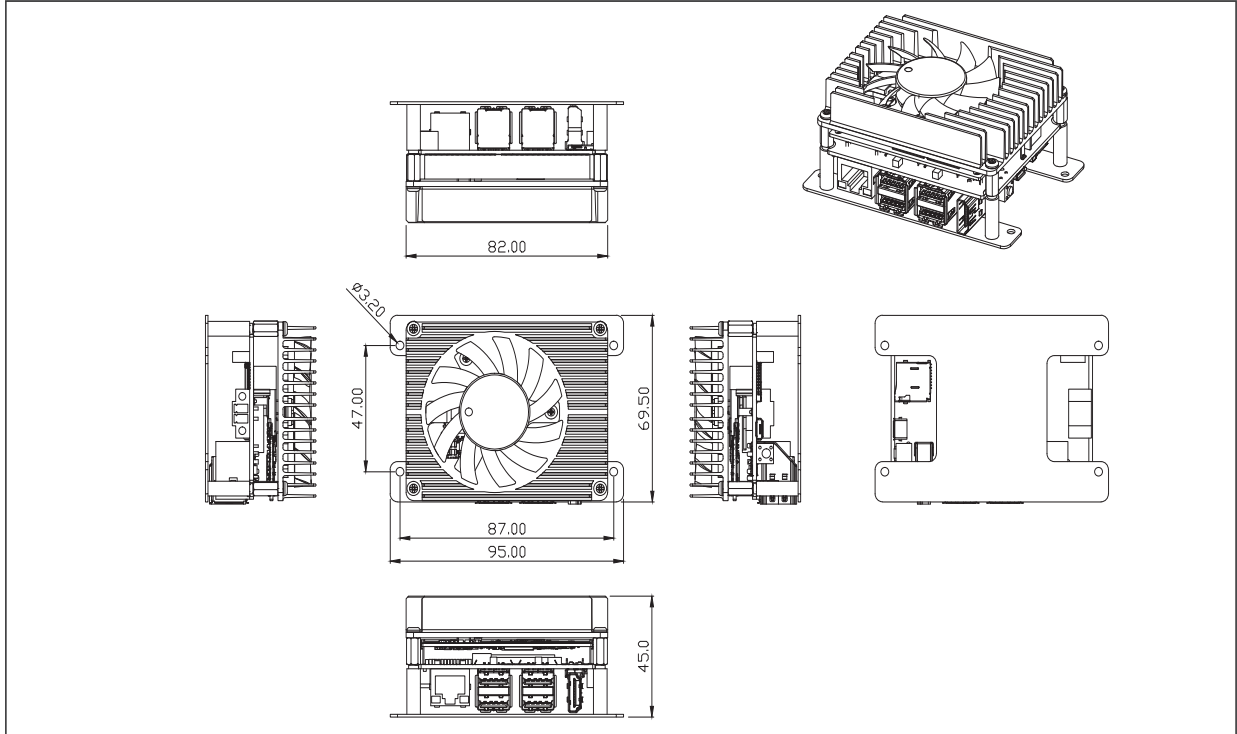

BOXER-8231AI-KIT

AI@Edge development system powered by the NVIDIA Jetson™ TX2 NX module

AI@Edge Solutions

Features

- NVIDIA Jetson™ TX2 NX
- 4GB LPDDR4 + 16GB eMMC
- USB3.2 Gen 1 x 4
- LAN x 1 + RS-232 x 2
- 12Vdc Power input

Specifications

System	
AI Accelerator	NVIDIA Jetson™ TX2 NX
CPU	4 Core ARM A57 Complex and 2 core NVIDIA Denver2 64-bit CPU
System Memory	4GB LPDDR4
Storage Device	16GB eMMC + MicroSD slot
Display Interface	HDMI 2.0
Ethernet	10/100/1000Base-TX x 1
I/O	USB 3.2 Gen 1 x 4 LAN x 1 RS-232 x 2 HDMI x 1 MicroSD x 1 DC Power Input x 1 Recovery Button x 1 Micro-USB for Flash OS x 1
Expansion	M.2 E-Key 2230 x 1(for WiFi)
Indicator	Power LED x 1
OS Support	Jetpack 4.5 and above
Power Supply	
Power Requirement	12Vdc w/ 2-pin terminal block

BOXER-8231AI-KIT

01

AI@Edge Solutions

Dimension

Unit: mm

Packing List

- Power Connector x 1
- BOXER-8231AI-JP46E-KIT-A1-1010 x 1

Optional Accessories